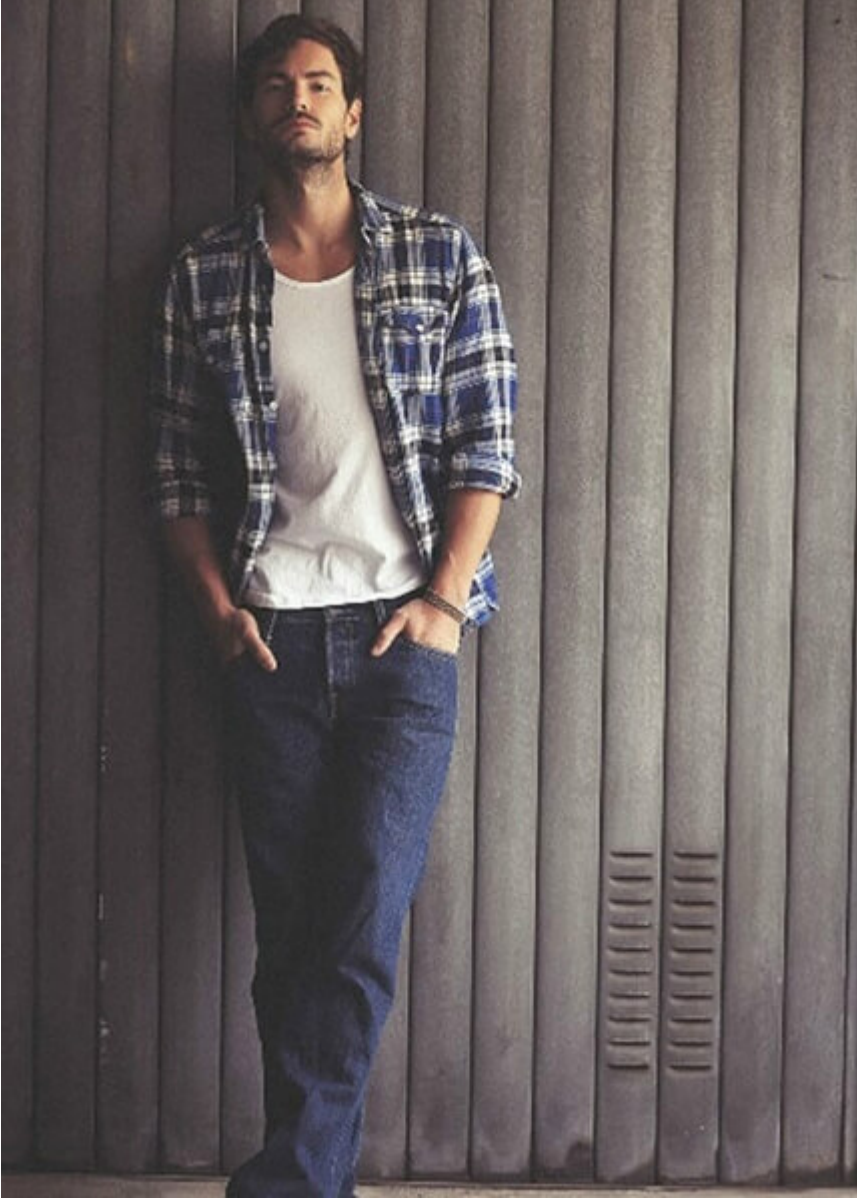

Art Room Model - LIAM

Height : 185

Chest : 99

Waist : 78

Hips : 97

Size : 48

Shoes : 44

Hair : Kumral / Brown

Eyes : Kahve / Brown

IM wears ZIP HOODY,
3 from TOPMAN and LONG
ORTS, £55 from BILLABONG